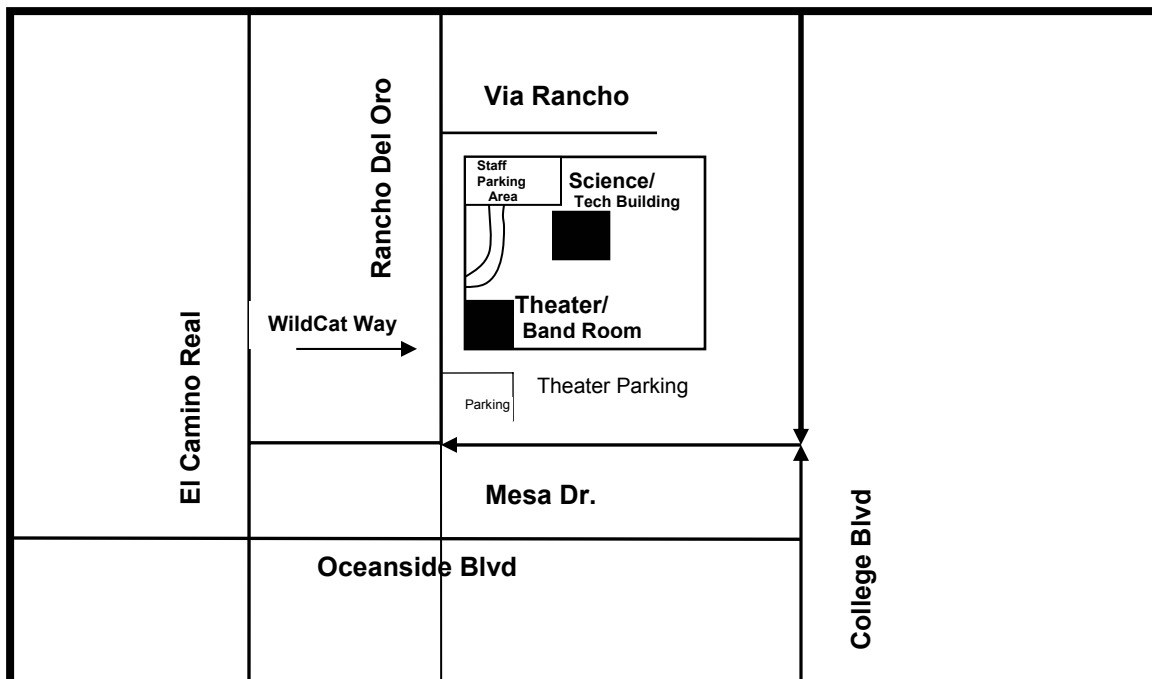

Highway 76

Interstate – (I-5)

Interstate – (I-15)

Highway 78

I-15 North

15 to 78 West
 Exit College Blvd North.
 College Blvd to Mesa Dr.
 Left on Mesa Dr.
 Mesa Dr. to Rancho Del Oro
 Right on Rancho Del Oro to 1st Stop
 Light – Right at light Wildcat Way.
 (Student Parking Lot).
**Truax Theater is located at the left
 of the entrance to the Lower
 Parking area.**

I-15 South

15 to 76 West
 Exit Rancho Del Oro.
 Left on Rancho Del Oro.
 Del Oro to 2nd Stop Light –
 Left at light Lower Parking area
 Wildcat Way(Student Parking Lot).
**Truax Theater is located at the
 left of the entrance to the Lower
 Parking area.**

El Camino High School
 400 Rancho Del Oro
 Oceanside, CA 92057
 760-757-8550 x2462
 760-757-7095 Band Room
 Mark Lowery: Director

2007

I-5

I-5 to 76 East
 Exit Rancho Del Oro.
 Right on Rancho Del Oro.
 Del Oro to 2nd Stop Light –
 Left at light Wildcat Way.
 Lower Parking area(Student Parking Lot).
**Truax Theater is located at the left of
 the entrance to the Lower Parking area.**